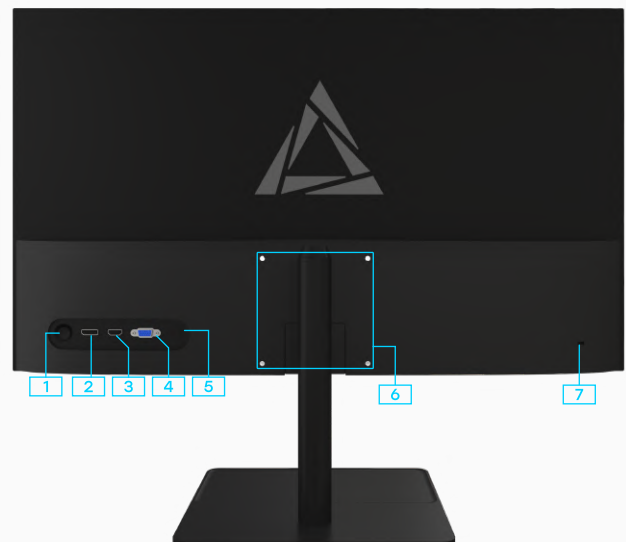

# Display Sova

Model OM270I FHD

Delta Computers Sova is a range of Russian professional displays designed to create modern workstations for professionals in various fields

The Sova OM270I monitor with a 27-inch frameless FHD display is ideally suited for primary corporate use cases due to its large and high-quality screen, wide viewing angle, and excellent ergonomics

## Features:

- △ Matte 27" Full HD IPS panel
- △ 93% screen-to-body ratio
- △ Wide range of graphic interfaces HDMI/DP/VGA
- △ Suitable for multimonitor setups due to thin bezels
- △ Optional height-adjustable stand installation
- △ Reduction of harmful blue light emissions through Low Blue Light Eye technology
- △ Convenient settings control with Russian menu and a joystick